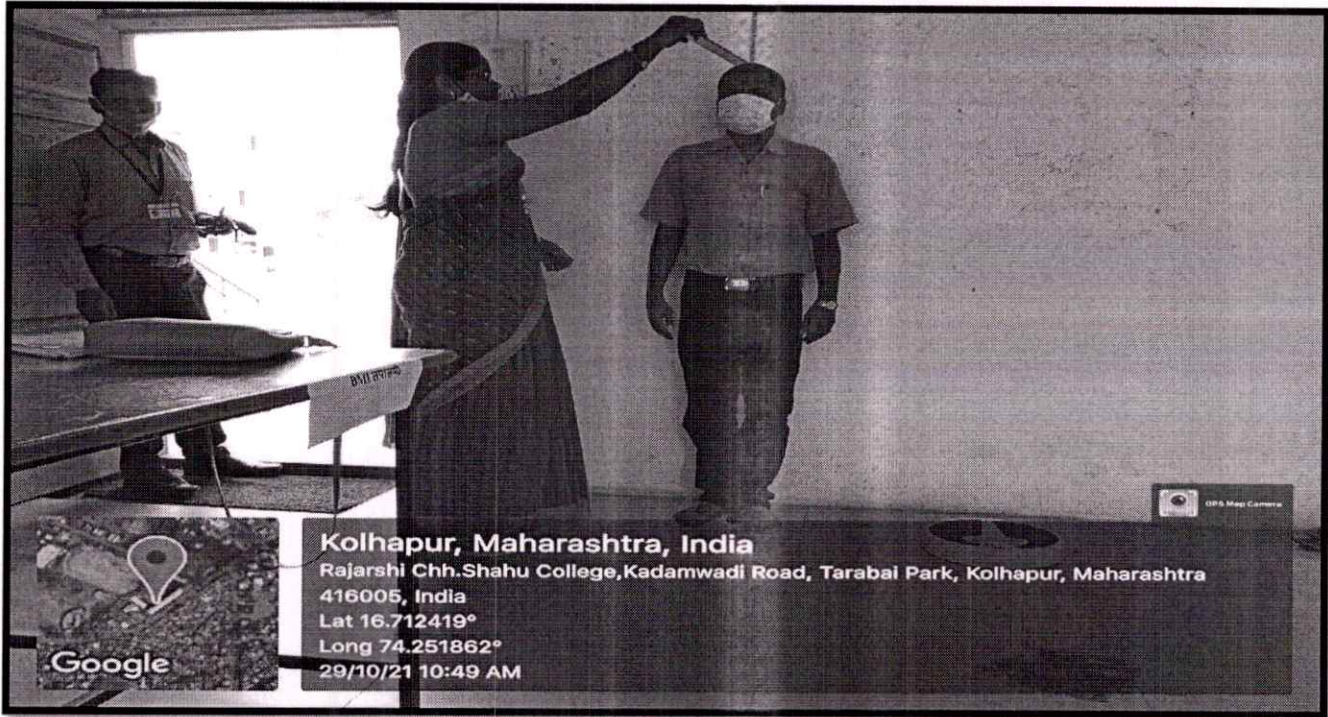

Photo : BMI checking camp for people at neighbourhood area