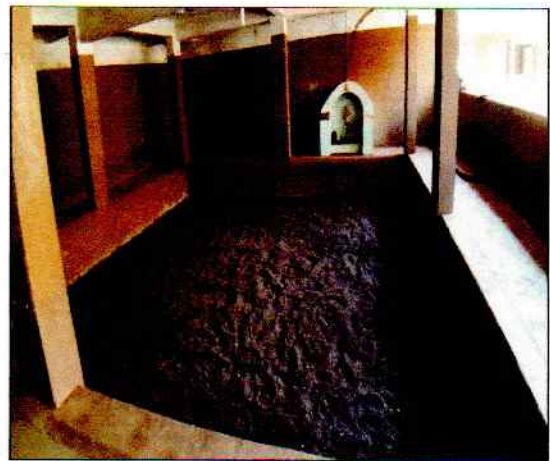

Rayat Shikshan Sanstha's  
**Rajarshi Chhatrapati Shahu College, Kolhapur**  
**Department of Physical Education**

▣ **Report of Field Visit** ▣

**Date: 15<sup>th</sup> March, 2019**

Department of Physical education arranged field visit of B. A. Part III students on 15<sup>th</sup> March, 2019 at Shahu New Motibag Talim, Bhavani Mandap, Kolhapur. Motibag Talim is an Indian Kusti Playfield (Akhada). The Motibag Talim was established in Rajarshi Chhatrapati Shahu Period. Students get information about history of the Talim, the Layout of Talim, Maintenance and talim, the training methods of wrestlers and about successful wrestlers. Head of the Department Mr. G. M. Lawangare arranged the visit and guided students.

**Outcomes:**

- Students understood the history and culture of the Akhada.
- Students get information about layout and maintenance of the Talim

**No. of  
Beneficiaries**

**10**

  
**Head**  
Department of Physical Education  
Rajarshi Chhatrapati Shahu College, Kolhapur